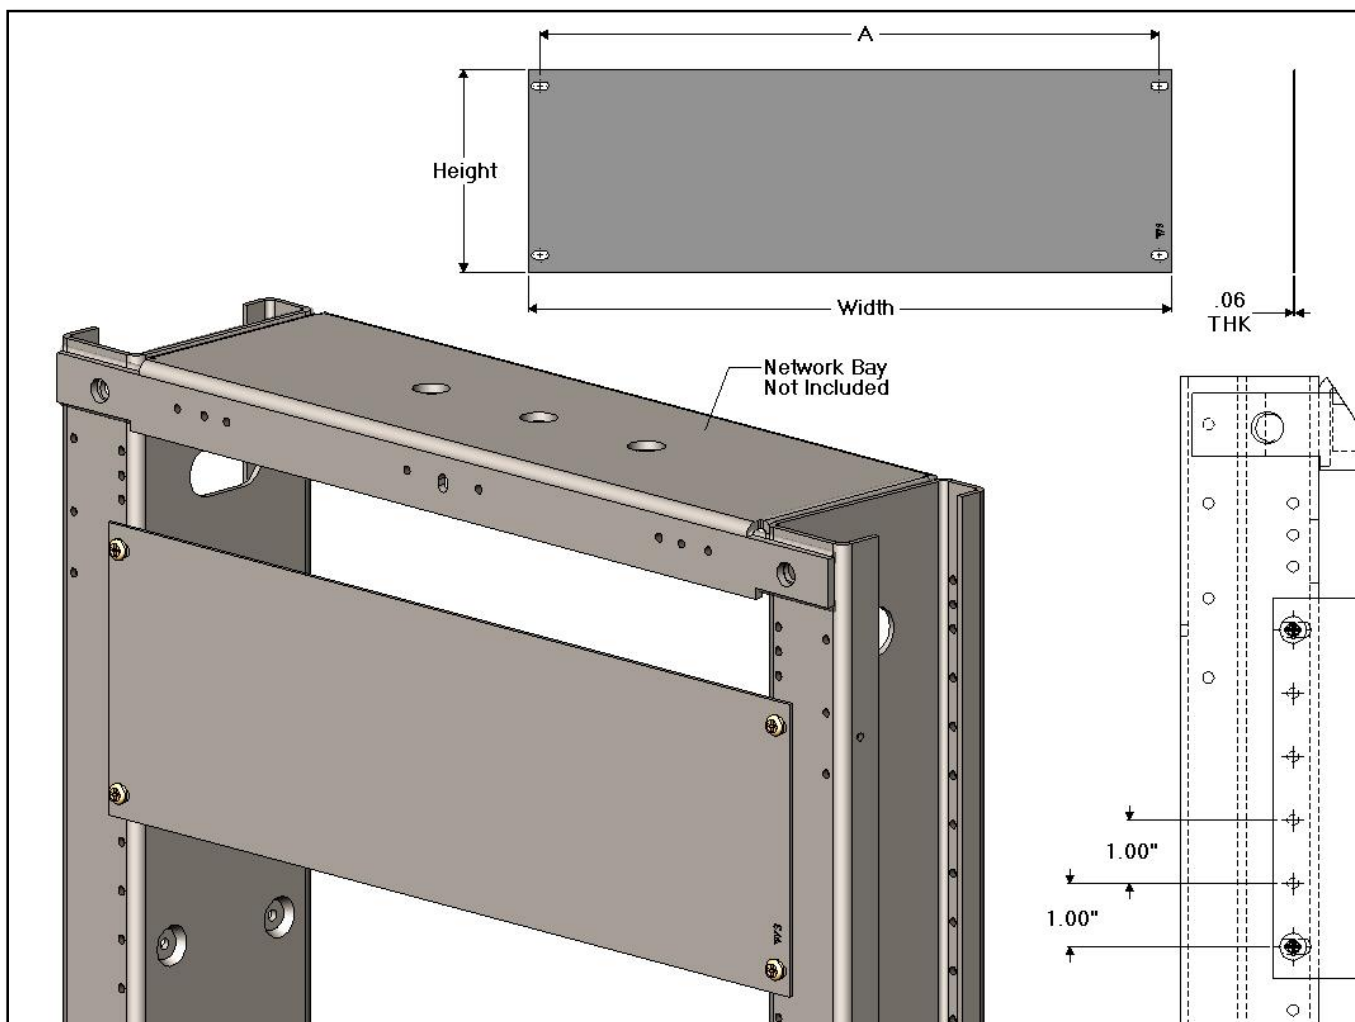

BPW Series - Blank Panel 1.00" WECO Mounting Pattern

19.00" - Blank Panels WECO Spacing

CSF P/N#	Mounting Spaces	Height	Width	A
BPW119XX	1	2.00"	19.00"	18.31"
BPW219XX	2	4.00"	19.00"	18.31"
BPW319XX	3	6.00"	19.00"	18.31"
BPW419XX	4	8.00"	19.00"	18.31"

23.00" - Blank Panels WECO Spacing

CSF P/N#	Mounting Spaces	Height	Width	A
BPW123XX	1	2.00"	23.00"	22.31"
BPW223XX	2	4.00"	23.00"	22.31"
BPW323XX	3	6.00"	23.00"	22.31"
BPW423XX	4	8.00"	23.00"	22.31"

Notes: